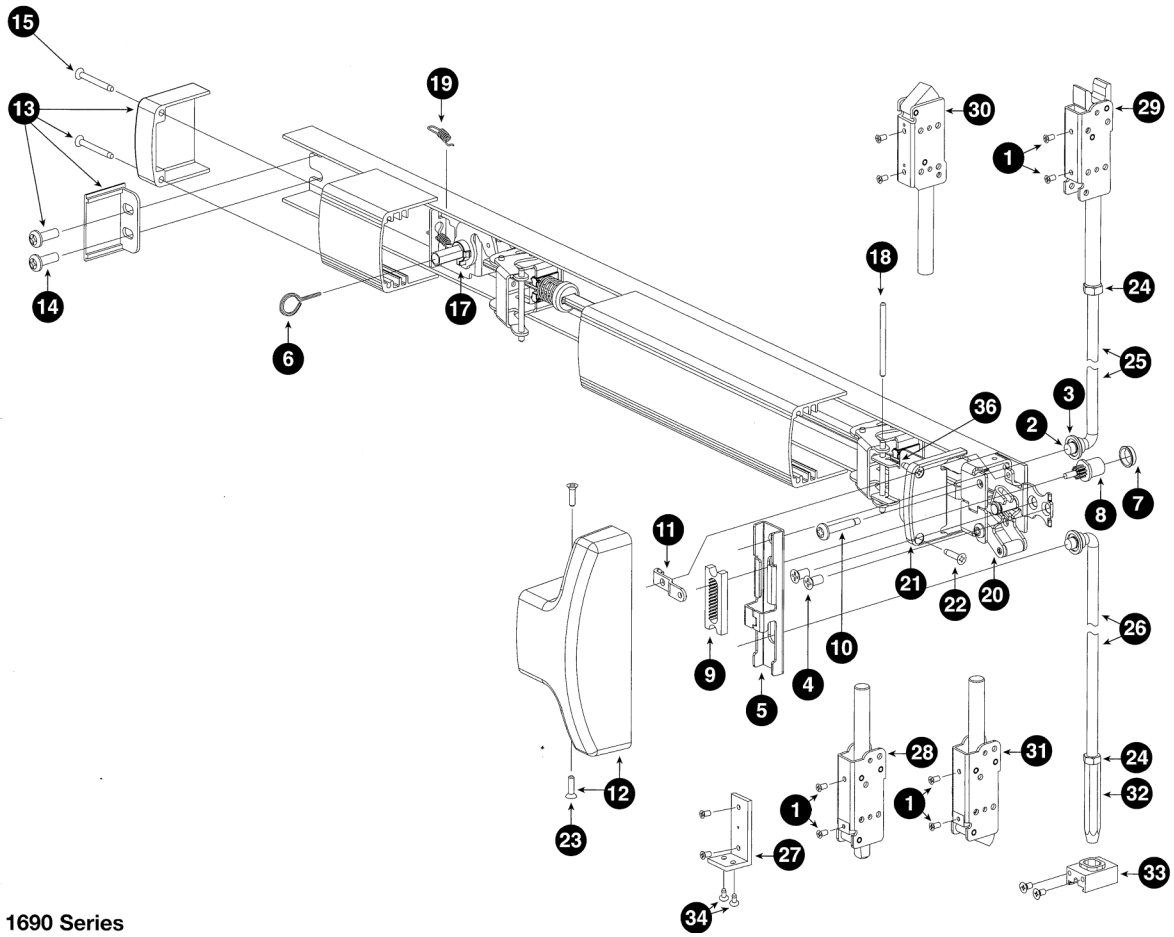

Your **ONE-STOP** Shop

Robert Brooke and Associates

1465 Axtell Dr, Ste B

Troy, Mi 48084

Phone 1-800-642-2403

Fax 1-800-642-2406

www.robertbrooke.com

1690 Parts Breakdown

Number	Our Part #	Discription
1	G199017	10-32 1/4" UFPHMS Screw
2	G199003	Bearing Bushing
3	G199004	Retaining Clip
4	GPB114	Lock Stile Mtg Screw
5	GPB127	Lift Bracket
6	88R60	Dog Key
7	G199046	Cylinder Bushing
8	G199005	Pinion
9	G199035	Retractor
10	GPB141	Retainer Screw
11	GPB312	Pinion Support Bracket
12	GPB313	Cnter Case Cover Kit
13	GPB314	Hinge End Cap
14	GPB315	Screw
15	GPB316	Screw
16	GPB317	Screw
17	GPBX16	Dogging Assy
18	GPB322	Push Bar Pin
19	GPB323	Dogging Spring
20	GPB338	Actuator Arm Bracket Assy
21	GPB318	Lock Stile Push Bar End Cap
22	GPB345	Screw
23	GPB324	Screw
24	GPB23	Jamb Nut
25	GPB24	Rod
26	GPB25	Hex Bottom Rod
27	GPB54	Latch Mtg Bracket
28	GPB129	Bottom Latch
29	GPB130	Top Latch
30	GPB131	Top Latch
31	GPB132	Bottom Latch
32	GPB352	Hex Bottom Bolt
33	GPB134	Hex Rod Guide Assy
34	GSR33	Screw
35	GCA6	1690NL Cylinder Assy (parts 7-10)
36	GPB321	Pushbar Anchor Bracket

1690 Series